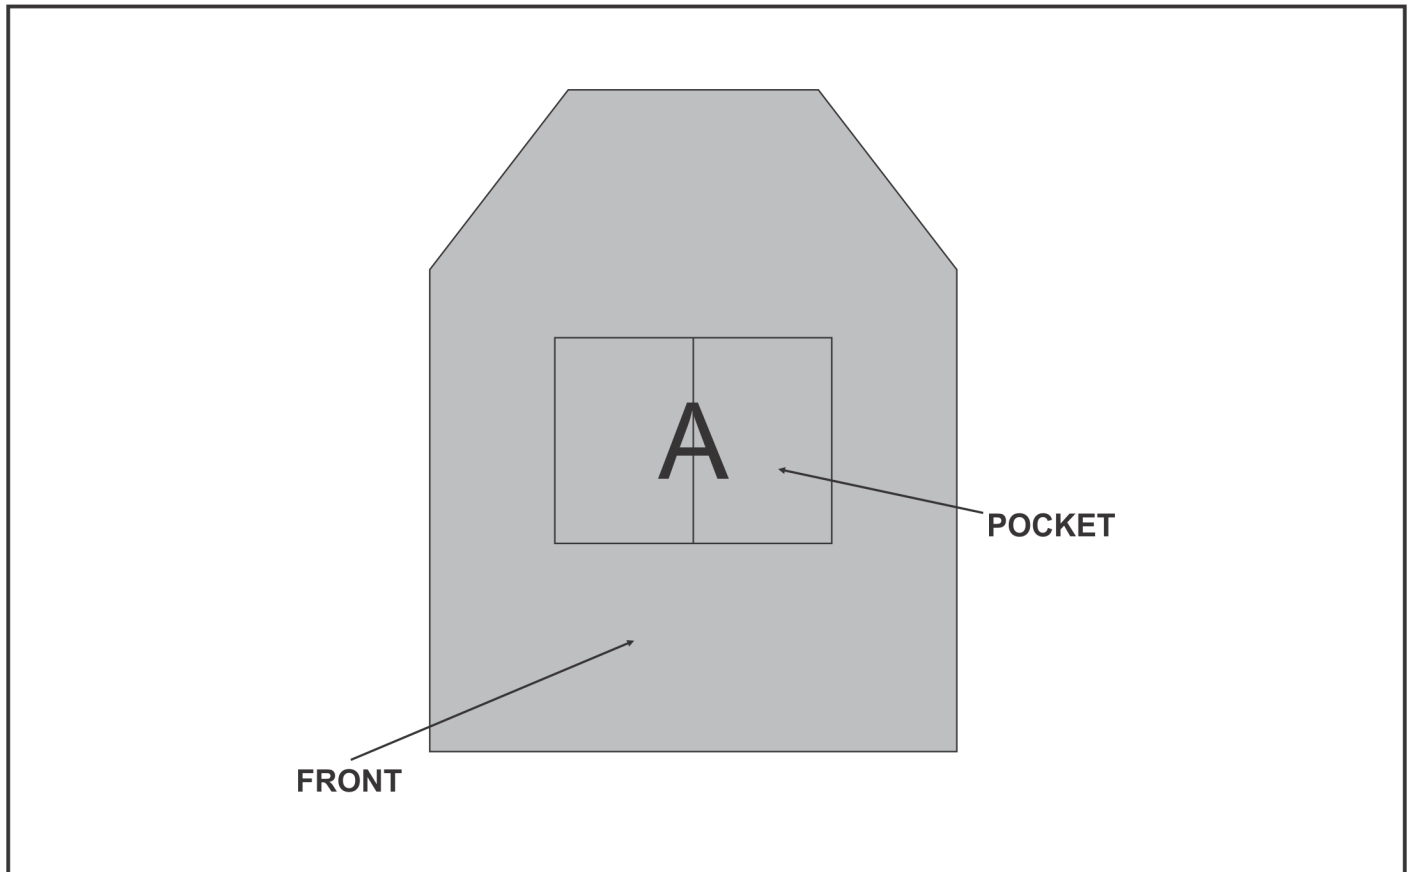

HC-HP-6-G

Hoppla Wynberg Front Pocket Apron

Need to know:

- Includes 1-Position Sublimation (setup fees apply)
- **Please Note: We cannot guarantee 100% logo Alignment on all Brandable Panels.**

Branding Options:

Position A

1. Custom Sublimation A (CPSUB-A)
  Full Colour
  Size: 600mm wide x 1010mm high